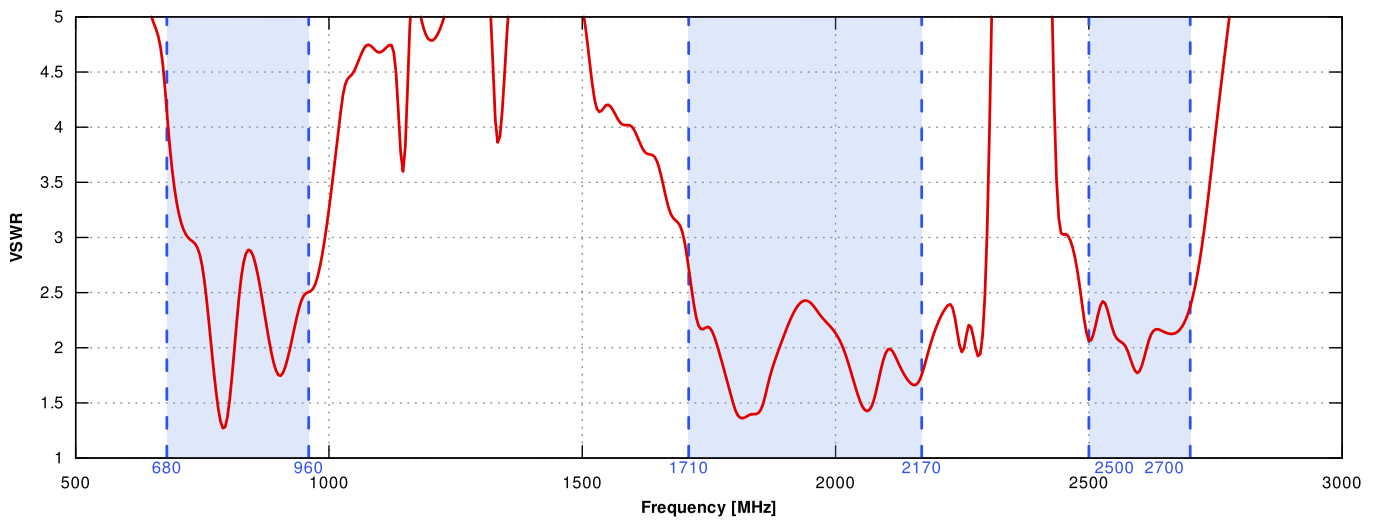

LTE ANTENNA SPECIFICATION

FREQUENCY	694 - 960 MHz 1.7 - 2.2 GHz 2.5 - 2.7 GHz
GAIN	694 - 960 MHz : 2 dBi 1.7 - 2.2 GHz : 2 dBi 2.5 - 2.7 GHz : 4 dBi
SUPPORTED LTE/5G BANDS	1, 2, 3, 4, 5, 7, 8, 9, 10, 12, 13, 14, 17, 18, 19, 20, 25, 26, 27, 28, 29, 33, 34, 35, 36, 37, 38, 39, 44, 65, 66, 67, 68, 69, 85, 103, n80, n81, n82, n83, n84, n86, n89, n95, n98, n100, n101, n255
VSWR	<1.50, max <2.50
BEAMWIDTH	360°/25° ±5°
POLARIZATION	Vertical
IMPEDANCE	50 Ω

WI-FI ANTENNA SPECIFICATION

FREQUENCY	2.4 - 2.5 GHz
GAIN	3 dBi
VSWR	<1.70, max <2.00
BEAMWIDTH	360°/25° ±5°
POLARIZATION	Vertical
IMPEDANCE	50 Ω

POWER SUPPLY ELECTRICAL INPUT SPECIFICATION

INPUT VOLTAGE	88 ... 264VAC
INPUT FREQUENCY	47 ... 63Hz
INPUT CURRENT	0,4A/230VAC
INRUSH CURRENT	30A/230VAC
AC LEAKAGE CURRENT	max. 0,75mA/240VAC
EFFICIENCY	85%

COMPATIBLE ROUTERS

VARIANT: C240M _____

PLOTS

VSWR FOR WI-FI ANTENNA

VSWR FOR LTE ANTENNA

GAIN FOR WI-FI ANTENNA

GAIN FOR LTE ANTENNA

LTE from 700MHz to 900MHz

LTE from 1.71GHz to 2.17GHz

LTE from 2.3GHz to 2.7GHz

Wi-Fi 2.4GHz

DIMENSIONS