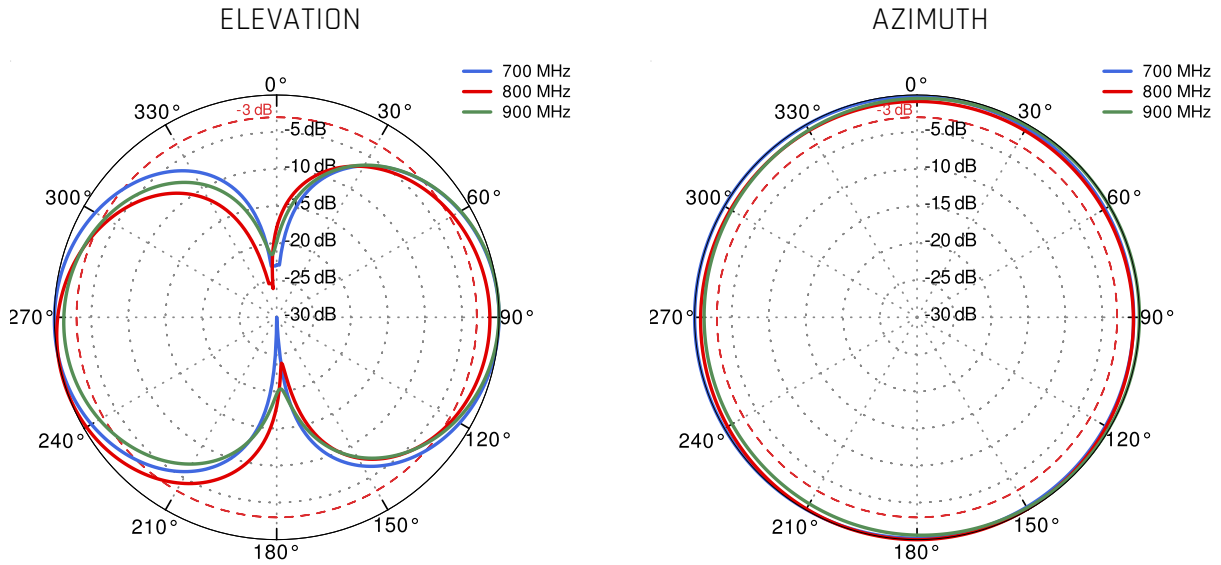

LTE ANTENNA SPECIFICATION

FREQUENCY	694 - 960 MHz 1.7 - 2.2 GHz 2.5 - 2.7 GHz
GAIN	694 - 960 MHz : 2 dBi 1.7 - 2.2 GHz : 2 dBi 2.5 - 2.7 GHz : 4 dBi
SUPPORTED LTE/5G BANDS	1, 2, 3, 4, 5, 7, 8, 9, 10, 12, 13, 14, 17, 18, 19, 20, 25, 26, 27, 28, 29, 33, 34, 35, 36, 37, 38, 39, 44, 65, 66, 67, 68, 69, 85, 103, n80, n81, n82, n83, n84, n86, n89, n95, n98, n100, n101, n255
VSWR	<1.50, max <2.50
BEAMWIDTH	360°/25° ±5°
POLARIZATION	Vertical
IMPEDANCE	50 Ω

WI-FI ANTENNA SPECIFICATION

FREQUENCY	2.4 - 2.5 GHz
GAIN	3 dBi
VSWR	<1.70, max <2.00
BEAMWIDTH	360°/25° ±5°
POLARIZATION	Vertical
IMPEDANCE	50 Ω

POWER SUPPLY ELECTRICAL INPUT SPECIFICATION

INPUT VOLTAGE	88 ... 264VAC
INPUT FREQUENCY	47 ... 63Hz
INPUT CURRENT	0,4A/230VAC
INRUSH CURRENT	30A/230VAC
AC LEAKAGE CURRENT	max. 0,75mA/240VAC
EFFICIENCY	85%

COMPATIBLE ROUTERS

VARIANT: C240M _____

PLOTS

VSWR FOR WI-FI ANTENNA

VSWR FOR LTE ANTENNA

GAIN FOR WI-FI ANTENNA

GAIN FOR LTE ANTENNA

LTE from 700MHz to 900MHz

LTE from 1.71GHz to 2.17GHz

LTE from 2.3GHz to 2.7GHz

Wi-Fi 2.4GHz

DIMENSIONS