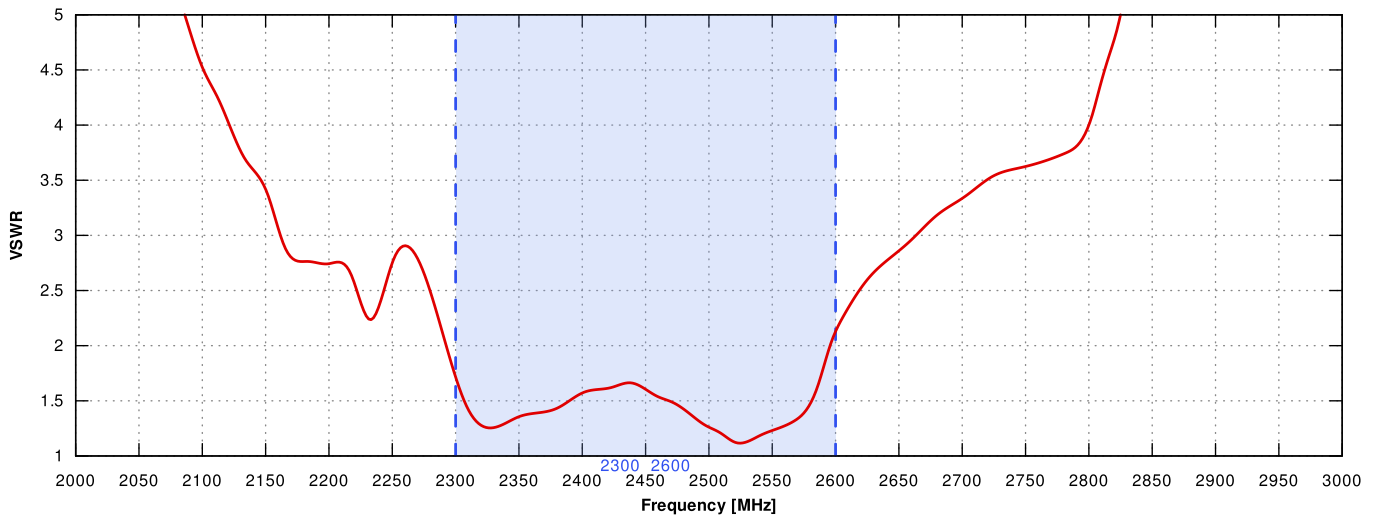

WI-FI ANTENNA SPECIFICATION

FREQUENCY	2.4 - 2.5 GHz
GAIN	3 dBi
VSWR	<1.70, max <2.00
BEAMWIDTH	360°/25° ±5°
POLARIZATION	Vertical
IMPEDANCE	50 Ω

POWER SUPPLY ELECTRICAL INPUT SPECIFICATION

INPUT VOLTAGE	88 ... 264VAC
INPUT FREQUENCY	47 ... 63Hz
INPUT CURRENT	0,4A/230VAC
INRUSH CURRENT	30A/230VAC
AC LEAKAGE CURRENT	max. 0,75mA/240VAC
EFFICIENCY	85%

POWER SUPPLY ELECTRICAL OUTPUT SPECIFICATION

OUTPUT VOLTAGE	44 ... 57VDC
OUTPUT POWER	120W
OUTPUT POWER PER PORT	30W
ETHERNET PORTS	Output (PoE): 4x RJ45 10/100/1000Mbps
IEEE 802.3 STANDARDS:	802.3i, 802.3u, 802.3ab, 802.3x, 802.3az

COMPATIBLE ROUTERS

VARIANT: C240M _____

PLOTS

VSWR FOR WI-FI ANTENNA

VSWR FOR LTE ANTENNA

GAIN FOR WI-FI ANTENNA

GAIN FOR LTE ANTENNA

LTE from 700MHz to 900MHz