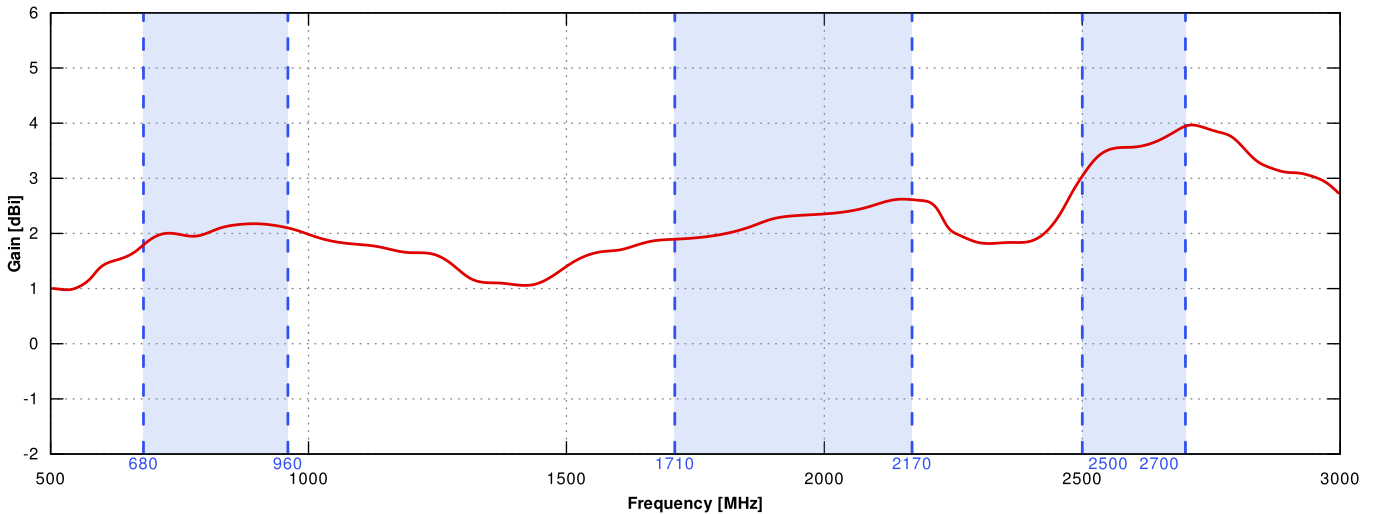

LTE ANTENNA SPECIFICATION

FREQUENCY	694 - 960 MHz 1.7 - 2.2 GHz 2.5 - 2.7 GHz
GAIN	694 - 960 MHz : 2 dBi 1.7 - 2.2 GHz : 2 dBi 2.5 - 2.7 GHz : 4 dBi
SUPPORTED LTE/5G BANDS	1, 2, 3, 4, 5, 7, 8, 9, 10, 12, 13, 14, 17, 18, 19, 20, 25, 26, 27, 28, 29, 33, 34, 35, 36, 37, 38, 39, 44, 65, 66, 67, 68, 69, 85, 103, n80, n81, n82, n83, n84, n86, n89, n95, n98, n100, n101, n255
VSWR	<1.50, max <2.50
BEAMWIDTH	360°/25° ±5°
POLARIZATION	Vertical
IMPEDANCE	50 Ω

COMPATIBLE ROUTERS

VARIANT: C240M _____

PLOTS

VSWR FOR WI-FI ANTENNA

VSWR FOR LTE ANTENNA

GAIN FOR WI-FI ANTENNA

GAIN FOR LTE ANTENNA

LTE from 700MHz to 900MHz

LTE from 1.71GHz to 2.17GHz

LTE from 2.3GHz to 2.7GHz

Wi-Fi 2.4GHz

DIMENSIONS