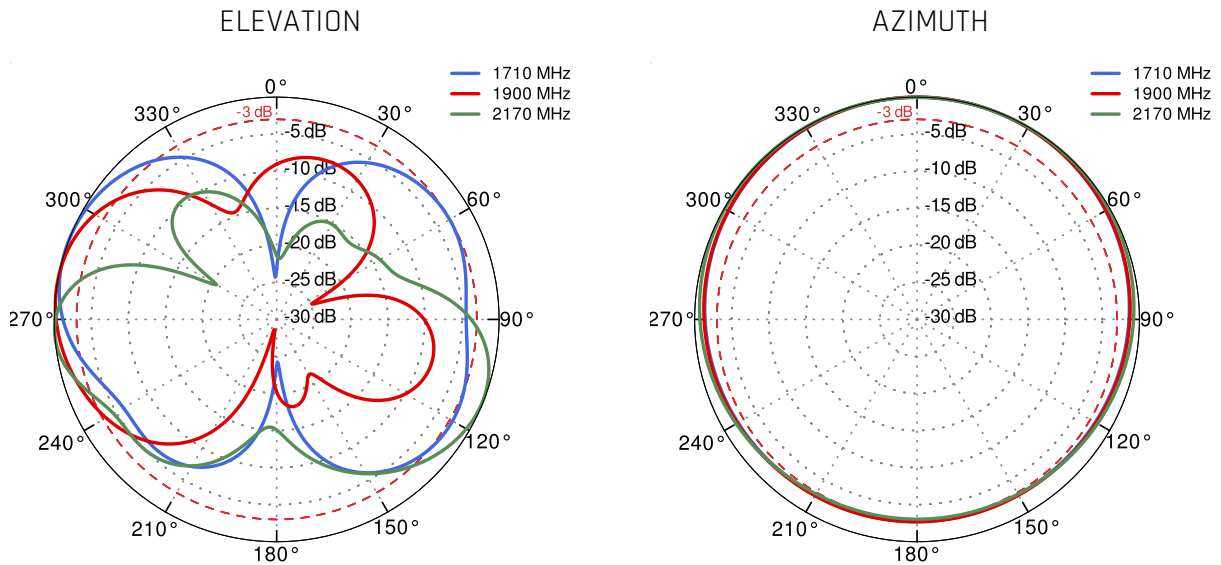

LTE ANTENNA SPECIFICATION

FREQUENCY	694 - 960 MHz 1.7 - 2.2 GHz 2.5 - 2.7 GHz
GAIN	694 - 960 MHz : 2 dBi 1.7 - 2.2 GHz : 2 dBi 2.5 - 2.7 GHz : 4 dBi
SUPPORTED LTE/5G BANDS	1, 2, 3, 4, 5, 7, 8, 9, 10, 12, 13, 14, 17, 18, 19, 20, 25, 26, 27, 28, 29, 33, 34, 35, 36, 37, 38, 39, 44, 65, 66, 67, 68, 69, 85, 103, n80, n81, n82, n83, n84, n86, n89, n95, n98, n100, n101, n255
VSWR	<1.50, max <2.50
BEAMWIDTH	360°/25° ±5°
POLARIZATION	Vertical
IMPEDANCE	50 Ω

WI-FI ANTENNA SPECIFICATION

FREQUENCY	2.4 - 2.5 GHz
GAIN	3 dBi
VSWR	<1.70, max <2.00
BEAMWIDTH	360°/25° ±5°
POLARIZATION	Vertical
IMPEDANCE	50 Ω

POWER SUPPLY ELECTRICAL INPUT SPECIFICATION

INPUT VOLTAGE	88 ... 264VAC
INPUT FREQUENCY	47 ... 63Hz
INPUT CURRENT	0,4A/230VAC
INRUSH CURRENT	30A/230VAC
AC LEAKAGE CURRENT	max. 0,75mA/240VAC
EFFICIENCY	85%

COMPATIBLE ROUTERS

VARIANT: C240M _____

PLOTS

VSWR FOR WI-FI ANTENNA

VSWR FOR LTE ANTENNA

GAIN FOR WI-FI ANTENNA

GAIN FOR LTE ANTENNA

LTE from 700MHz to 900MHz

LTE from 1.71GHz to 2.17GHz

LTE from 2.3GHz to 2.7GHz

Wi-Fi 2.4GHz

DIMENSIONS