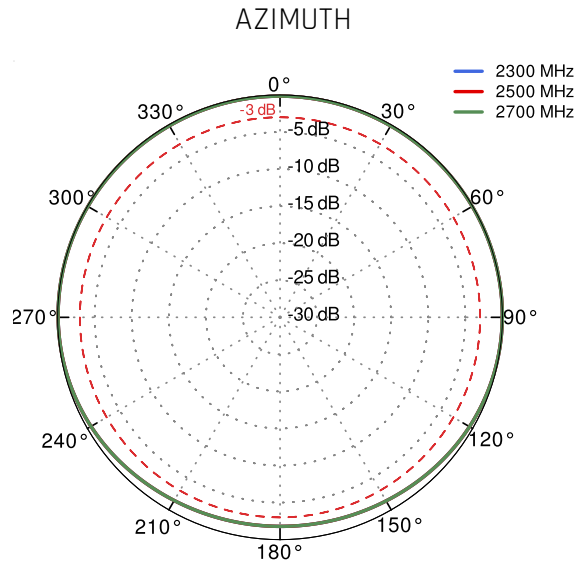

LTE ANTENNA SPECIFICATION

FREQUENCY	694 - 960 MHz 1.7 - 2.2 GHz 2.5 - 2.7 GHz
GAIN	694 - 960 MHz : 2 dBi 1.7 - 2.2 GHz : 2 dBi 2.5 - 2.7 GHz : 4 dBi
SUPPORTED LTE/5G BANDS	1, 2, 3, 4, 5, 7, 8, 9, 10, 12, 13, 14, 17, 18, 19, 20, 25, 26, 27, 28, 29, 33, 34, 35, 36, 37, 38, 39, 44, 65, 66, 67, 68, 69, 85, 103, n80, n81, n82, n83, n84, n86, n89, n95, n98, n100, n101, n255
VSWR	<1.50, max <2.50
BEAMWIDTH	360°/25° ±5°
POLARIZATION	Vertical
IMPEDANCE	50 Ω

WI-FI ANTENNA SPECIFICATION

FREQUENCY	2.4 - 2.5 GHz
GAIN	3 dBi
VSWR	<1.70, max <2.00
BEAMWIDTH	360°/25° ±5°
POLARIZATION	Vertical
IMPEDANCE	50 Ω

POWER SUPPLY ELECTRICAL INPUT SPECIFICATION

INPUT VOLTAGE	88 ... 264VAC
INPUT FREQUENCY	47 ... 63Hz
INPUT CURRENT	0,4A/230VAC
INRUSH CURRENT	30A/230VAC
AC LEAKAGE CURRENT	max. 0,75mA/240VAC
EFFICIENCY	85%

COMPATIBLE ROUTERS

VARIANT: C240M _____

PLOTS

VSWR FOR WI-FI ANTENNA

VSWR FOR LTE ANTENNA

GAIN FOR WI-FI ANTENNA

GAIN FOR LTE ANTENNA

LTE from 700MHz to 900MHz

LTE from 1.71GHz to 2.17GHz

LTE from 2.3GHz to 2.7GHz

Wi-Fi 2.4GHz

DIMENSIONS