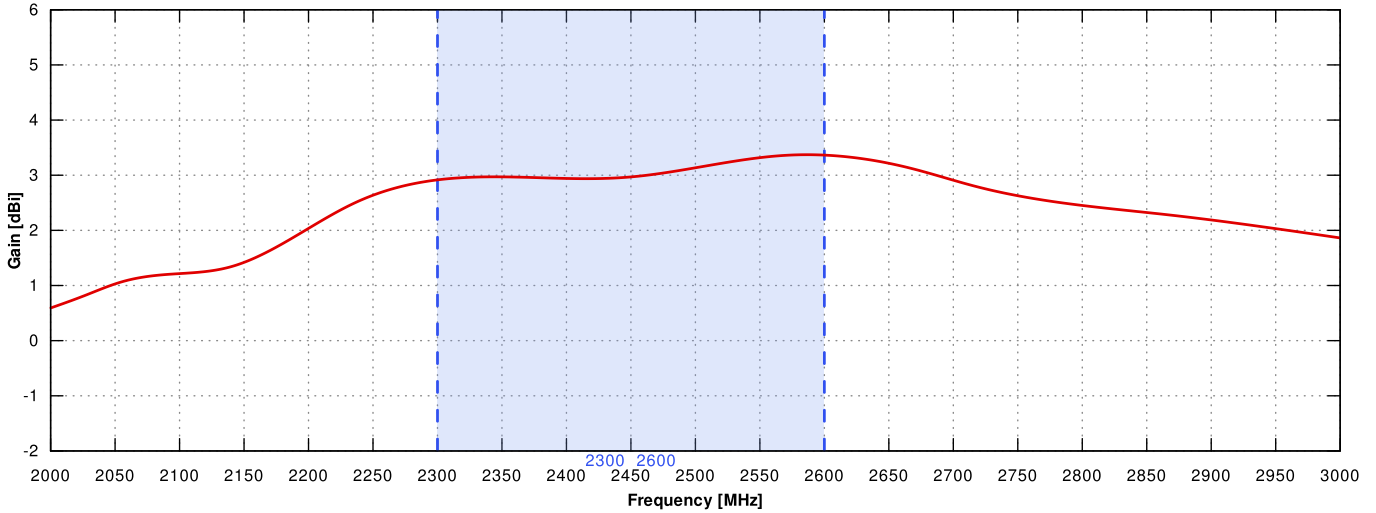

COMPATIBLE ROUTERS

VARIANT: C240M _____

PLOTS

VSWR FOR WI-FI ANTENNA

VSWR FOR LTE ANTENNA

GAIN FOR WI-FI ANTENNA

GAIN FOR LTE ANTENNA

LTE from 700MHz to 900MHz

LTE from 1.71GHz to 2.17GHz

LTE from 2.3GHz to 2.7GHz

Wi-Fi 2.4GHz

DIMENSIONS