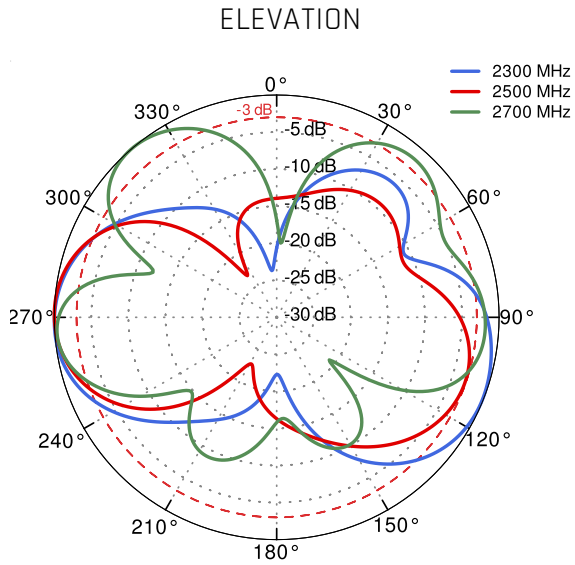

LTE ANTENNA SPECIFICATION

FREQUENCY	694 - 960 MHz 1.7 - 2.2 GHz 2.5 - 2.7 GHz
GAIN	694 - 960 MHz : 2 dBi 1.7 - 2.2 GHz : 2 dBi 2.5 - 2.7 GHz : 4 dBi
SUPPORTED LTE/5G BANDS	1, 2, 3, 4, 5, 7, 8, 9, 10, 12, 13, 14, 17, 18, 19, 20, 25, 26, 27, 28, 29, 33, 34, 35, 36, 37, 38, 39, 44, 65, 66, 67, 68, 69, 85, 103, n80, n81, n82, n83, n84, n86, n89, n95, n98, n100, n101, n255
VSWR	<1.50, max <2.50
BEAMWIDTH	360°/25° ±5°
POLARIZATION	Vertical
IMPEDANCE	50 Ω

WI-FI ANTENNA SPECIFICATION

FREQUENCY	2.4 - 2.5 GHz
GAIN	3 dBi
VSWR	<1.70, max <2.00
BEAMWIDTH	360°/25° ±5°
POLARIZATION	Vertical
IMPEDANCE	50 Ω

POWER SUPPLY ELECTRICAL INPUT SPECIFICATION

INPUT VOLTAGE	88 ... 264VAC
INPUT FREQUENCY	47 ... 63Hz
INPUT CURRENT	0,4A/230VAC
INRUSH CURRENT	30A/230VAC
AC LEAKAGE CURRENT	max. 0,75mA/240VAC
EFFICIENCY	85%

COMPATIBLE ROUTERS

VARIANT: C240M _____

PLOTS

VSWR FOR WI-FI ANTENNA

VSWR FOR LTE ANTENNA

GAIN FOR WI-FI ANTENNA

GAIN FOR LTE ANTENNA

LTE from 700MHz to 900MHz

LTE from 1.71GHz to 2.17GHz

LTE from 2.3GHz to 2.7GHz

Wi-Fi 2.4GHz

DIMENSIONS