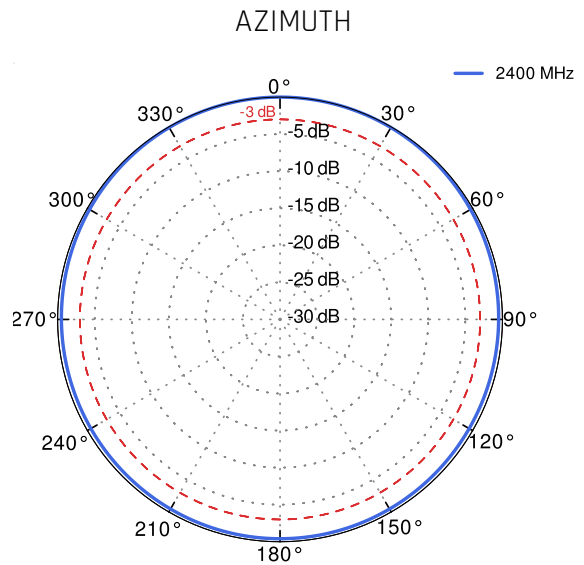

LTE ANTENNA SPECIFICATION

FREQUENCY	694 - 960 MHz 1.7 - 2.2 GHz 2.5 - 2.7 GHz
GAIN	694 - 960 MHz : 2 dBi 1.7 - 2.2 GHz : 2 dBi 2.5 - 2.7 GHz : 4 dBi
SUPPORTED LTE/5G BANDS	1, 2, 3, 4, 5, 7, 8, 9, 10, 12, 13, 14, 17, 18, 19, 20, 25, 26, 27, 28, 29, 33, 34, 35, 36, 37, 38, 39, 44, 65, 66, 67, 68, 69, 85, 103, n80, n81, n82, n83, n84, n86, n89, n95, n98, n100, n101, n255
VSWR	<1.50, max <2.50
BEAMWIDTH	360°/25° ±5°
POLARIZATION	Vertical
IMPEDANCE	50 Ω

WI-FI ANTENNA SPECIFICATION

FREQUENCY	2.4 - 2.5 GHz
GAIN	3 dBi
VSWR	<1.70, max <2.00
BEAMWIDTH	360°/25° ±5°
POLARIZATION	Vertical
IMPEDANCE	50 Ω

POWER SUPPLY ELECTRICAL INPUT SPECIFICATION

INPUT VOLTAGE	88 ... 264VAC
INPUT FREQUENCY	47 ... 63Hz
INPUT CURRENT	0,4A/230VAC
INRUSH CURRENT	30A/230VAC
AC LEAKAGE CURRENT	max. 0,75mA/240VAC
EFFICIENCY	85%

COMPATIBLE ROUTERS

VARIANT: C240M _____

PLOTS

VSWR FOR WI-FI ANTENNA

VSWR FOR LTE ANTENNA

GAIN FOR WI-FI ANTENNA

GAIN FOR LTE ANTENNA

LTE from 700MHz to 900MHz

LTE from 1.71GHz to 2.17GHz

LTE from 2.3GHz to 2.7GHz

Wi-Fi 2.4GHz

DIMENSIONS