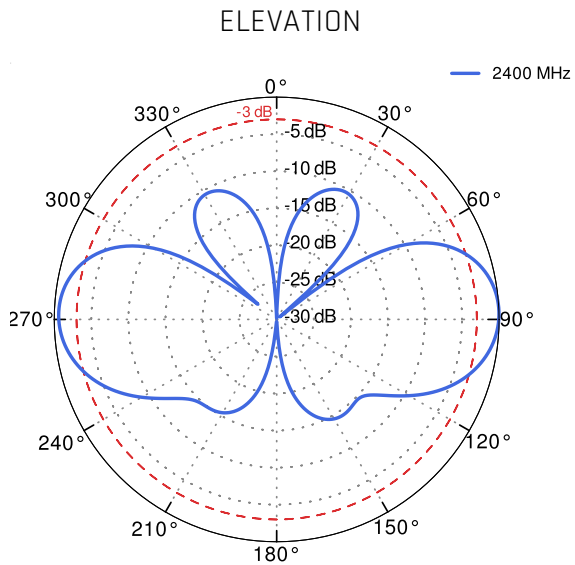

LTE ANTENNA SPECIFICATION

FREQUENCY	694 - 960 MHz 1.7 - 2.2 GHz 2.5 - 2.7 GHz
GAIN	694 - 960 MHz : 2 dBi 1.7 - 2.2 GHz : 2 dBi 2.5 - 2.7 GHz : 4 dBi
SUPPORTED LTE/5G BANDS	1, 2, 3, 4, 5, 7, 8, 9, 10, 12, 13, 14, 17, 18, 19, 20, 25, 26, 27, 28, 29, 33, 34, 35, 36, 37, 38, 39, 44, 65, 66, 67, 68, 69, 85, 103, n80, n81, n82, n83, n84, n86, n89, n95, n98, n100, n101, n255
VSWR	<1.50, max <2.50
BEAMWIDTH	360°/25° ±5°
POLARIZATION	Vertical
IMPEDANCE	50 Ω

WI-FI ANTENNA SPECIFICATION

FREQUENCY	2.4 - 2.5 GHz
GAIN	3 dBi
VSWR	<1.70, max <2.00
BEAMWIDTH	360°/25° ±5°
POLARIZATION	Vertical
IMPEDANCE	50 Ω

POWER SUPPLY ELECTRICAL INPUT SPECIFICATION

INPUT VOLTAGE	88 ... 264VAC
INPUT FREQUENCY	47 ... 63Hz
INPUT CURRENT	0,4A/230VAC
INRUSH CURRENT	30A/230VAC
AC LEAKAGE CURRENT	max. 0,75mA/240VAC
EFFICIENCY	85%

COMPATIBLE ROUTERS

VARIANT: C240M _____

PLOTS

VSWR FOR WI-FI ANTENNA

VSWR FOR LTE ANTENNA

GAIN FOR WI-FI ANTENNA

GAIN FOR LTE ANTENNA

LTE from 700MHz to 900MHz

LTE from 1.71GHz to 2.17GHz

LTE from 2.3GHz to 2.7GHz

Wi-Fi 2.4GHz

DIMENSIONS